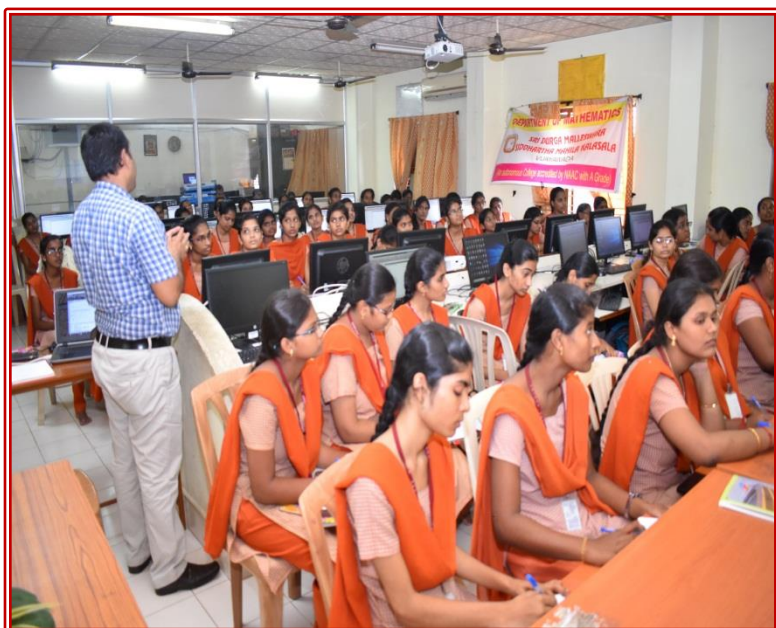

Department of Mathematics organised a Workshop on “MATLAB” on 14th September, 2019.

Resource Persons:

1. Dr. G.Venkata Ramana Reddy, Professor, K.L. University

The Resource person explained MATLAB (Matrix Laboratory) which is used to perform various Mathematics calculations like, finding derivatives, integrals of various functions, square roots and cube roots of large numbers, solving of linear equations, finding Eigen roots and vectors etc., Through this hands-on experience,

70 students were benefitted.