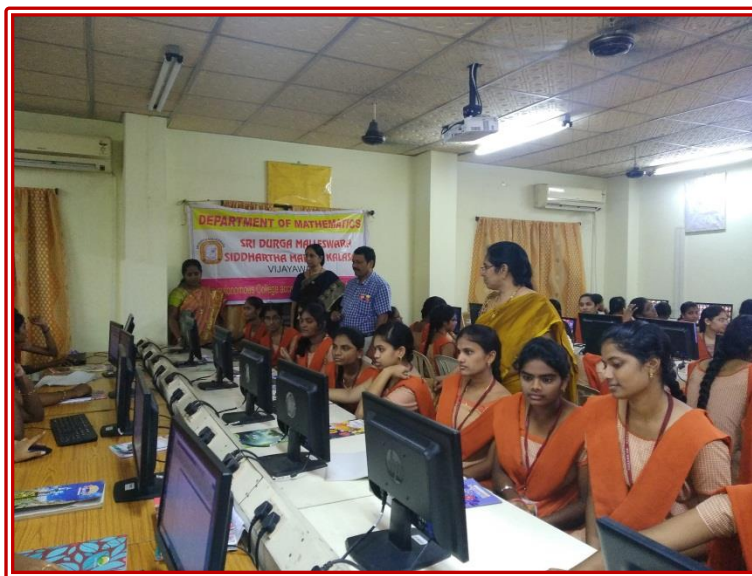

Department of Mathematics organised a Workshop on “MATLAB” on 14th September, 2019.

Resource Persons:

1. Dr. G.Venkata Ramana Reddy, Professor, K.L. University

The Resource person explained MATLAB (Matrix Laboratory) which is used to perform various Mathematics calculations like, finding derivatives, integrals of various functions, square roots and cube roots of large numbers, solving of linear equations, finding Eigen roots and vectors etc., Through this hands-on experience,

70 students were benefitted.